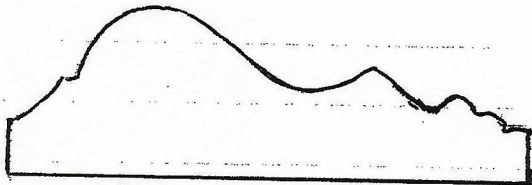

PLATE RACK 19x94

DADO RAILS

19 x 42 mm

19 x 44 mm

19 x 55 mm

24 x 69 mm

19 x 69 mm

32 x 92 mm